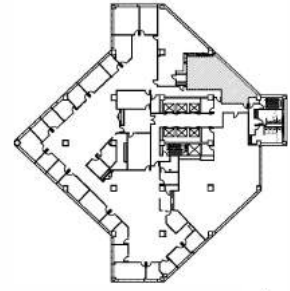

Zeller Realty Group®

KEY PLAN
NOT TO SCALE

schott design
www.schottdesign.com

SUITE 250

CAPITAL CENTER - NORTH TOWER
251 N. ILLINOIS ST., INDIANAPOLIS, INDIANA

SCALE: 3/32" = 1'-0"
PROJECT: 2018.816
PROJECT MGR: AS

Zeller Realty Group®

3RD FLOOR KEY PLAN
NOT TO SCALE

schott design
www.schottdesign.com

SUITE 300

CAPITAL CENTER - NORTH TOWER
251 N. ILLINOIS ST., INDIANAPOLIS, INDIANA

SCALE: NOT TO SCALE
PROJECT: 2018.816
PROJECT MGR: AS

Zeller Realty Group®

KEY PLAN
NOT TO SCALE

schott design
www.schottdesign.com

SUITE 425

CAPITAL CENTER - NORTH TOWER
251 N. ILLINOIS ST., INDIANAPOLIS, INDIANA

SCALE: 1/8" = 1'-0"
PROJECT: 2018.816
PROJECT MGR: AS