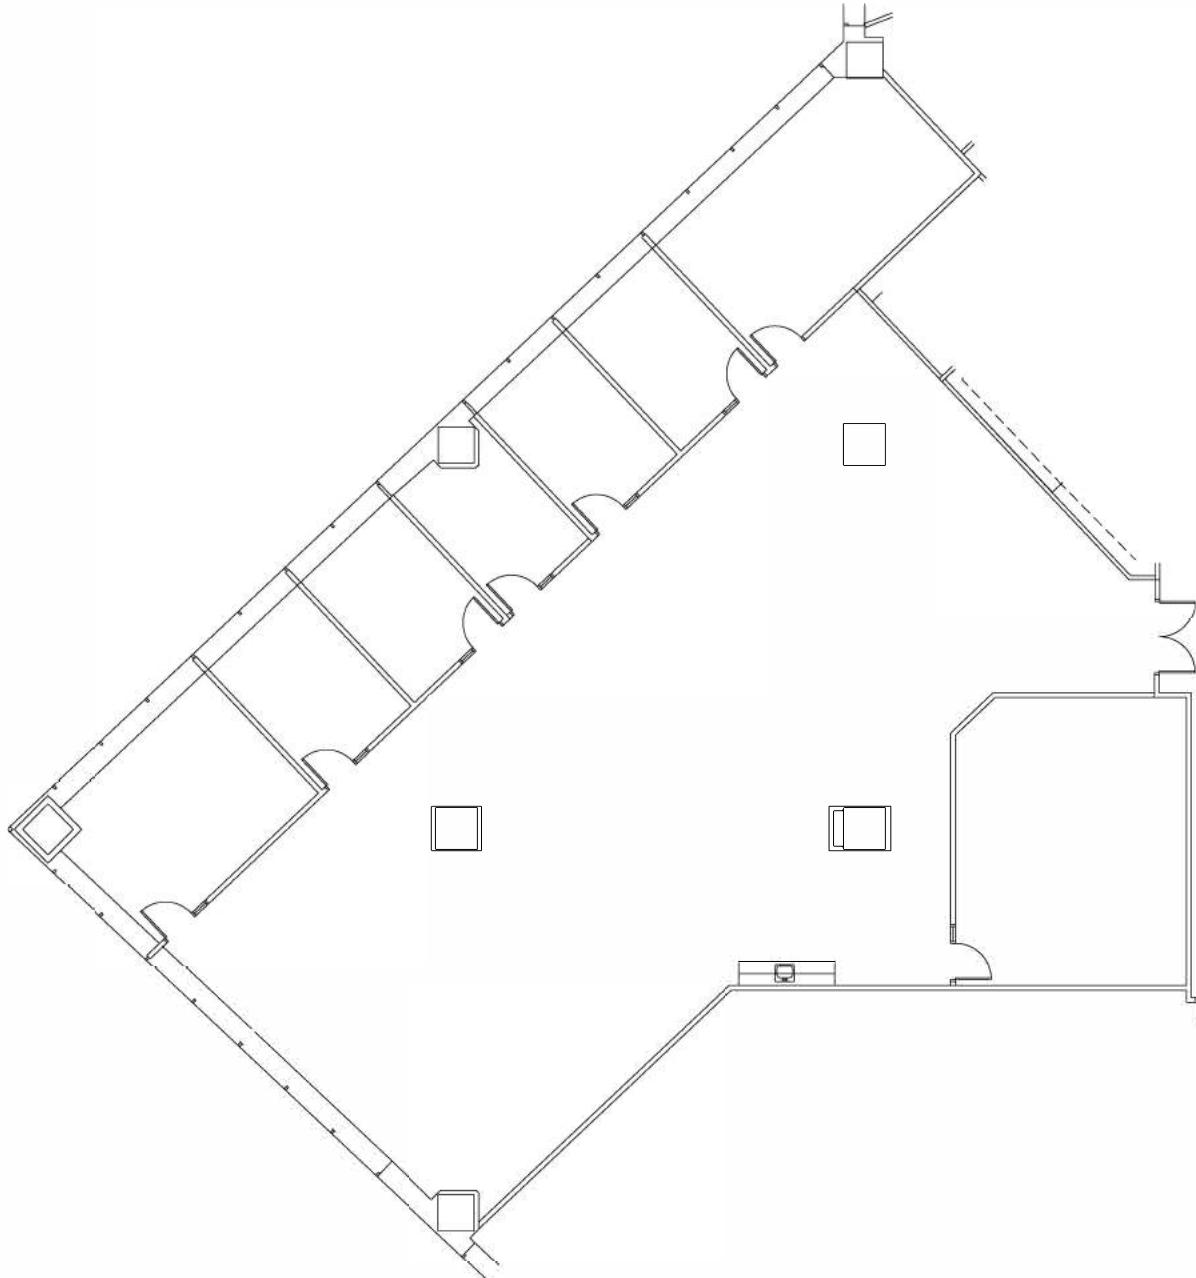

Zeller Realty Group®

KEY PLAN
NOT TO SCALE

schott design
www.schottdesign.com

SUITE 425

CAPITAL CENTER - NORTH TOWER
251 N. ILLINOIS ST., INDIANAPOLIS, INDIANA

SCALE: 1/8" = 1'-0"
PROJECT: 2018.816
PROJECT MGR: AS

Zeller Realty Group®

KEY PLAN
NOT TO SCALE

schott design
www.schottdesign.com

SUITE 525

CAPITAL CENTER - NORTH TOWER
251 N. ILLINOIS ST., INDIANAPOLIS, INDIANA

SCALE: NOT TO SCALE
PROJECT: 2018.816
PROJECT MGR: AS