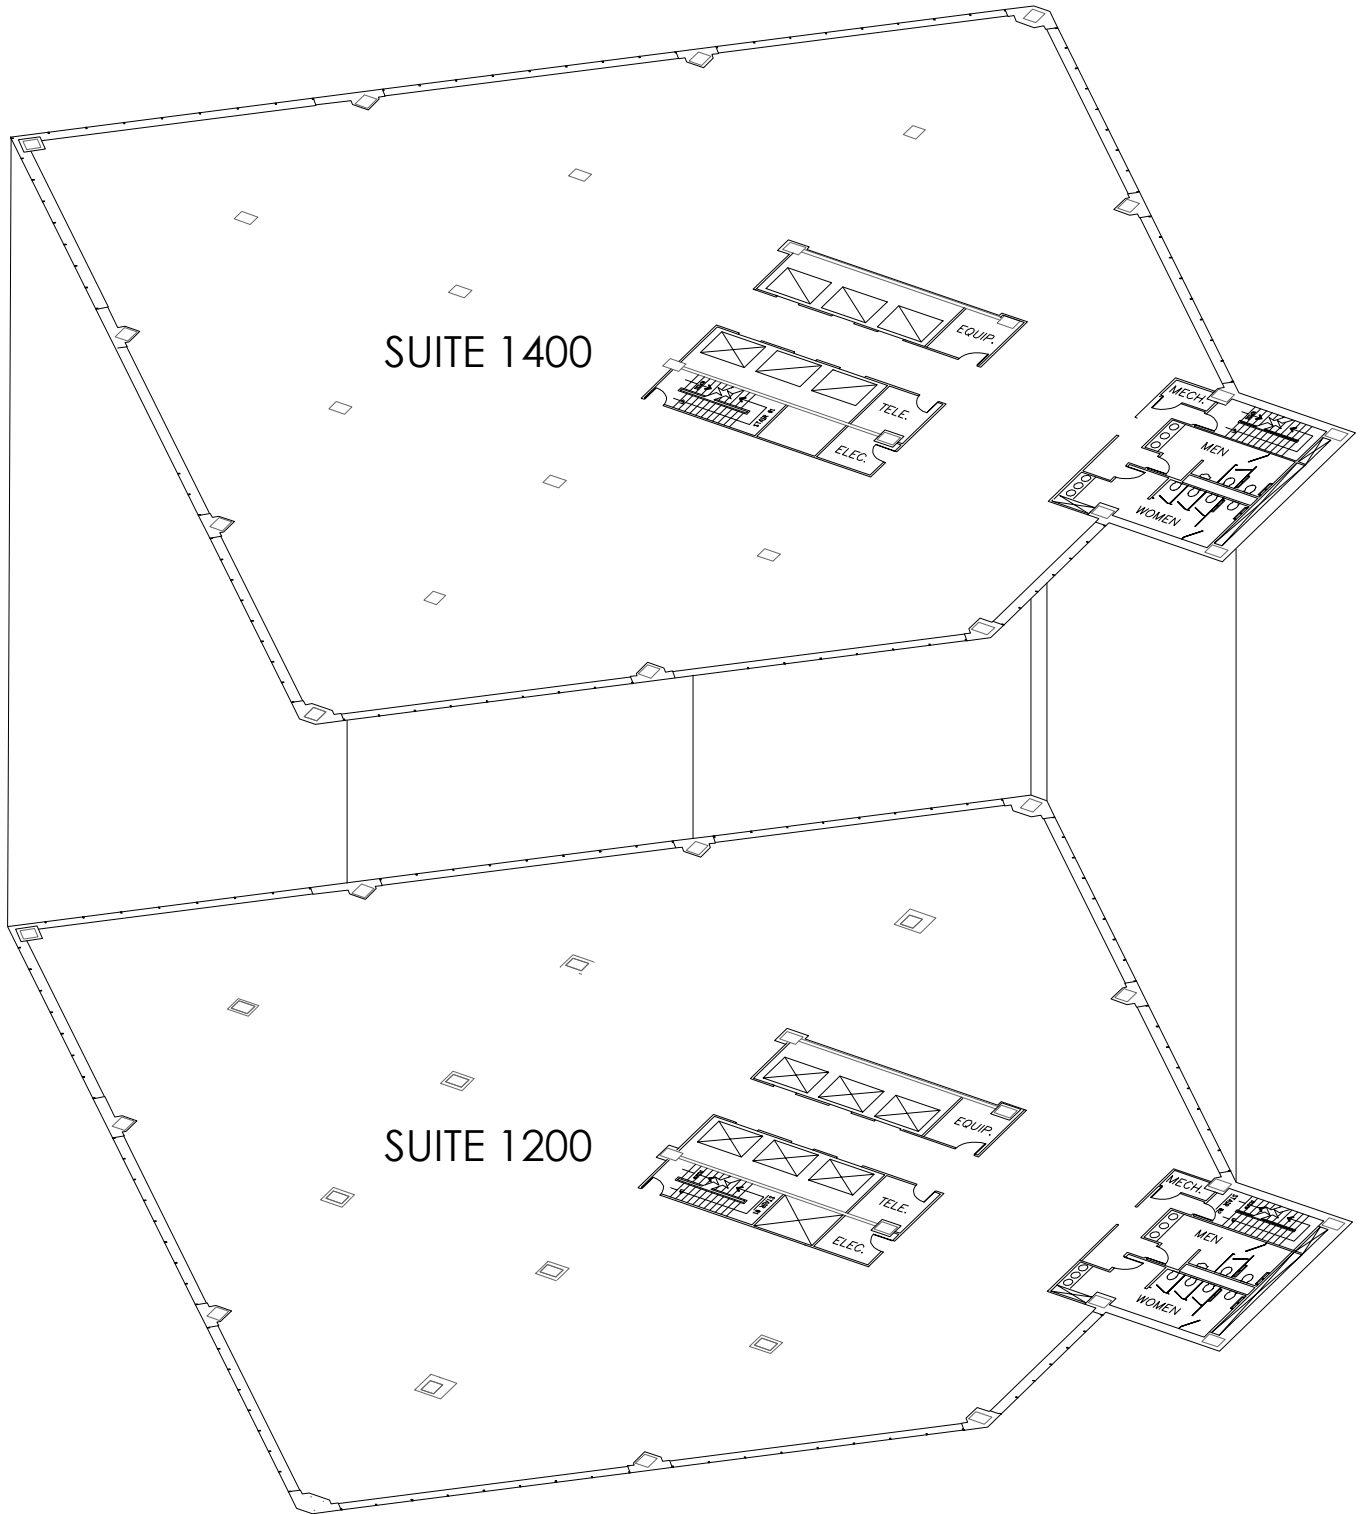

Zeller Realty Group®

schott design
www.schottdesign.com

SCALE: NOT TO SCALE
PROJECT: 2018.816
PROJECT MGR: AS

SUITE 1200 + 1400

CAPITAL CENTER - NORTH TOWER
251 N. ILLINOIS ST., INDIANAPOLIS, INDIANA