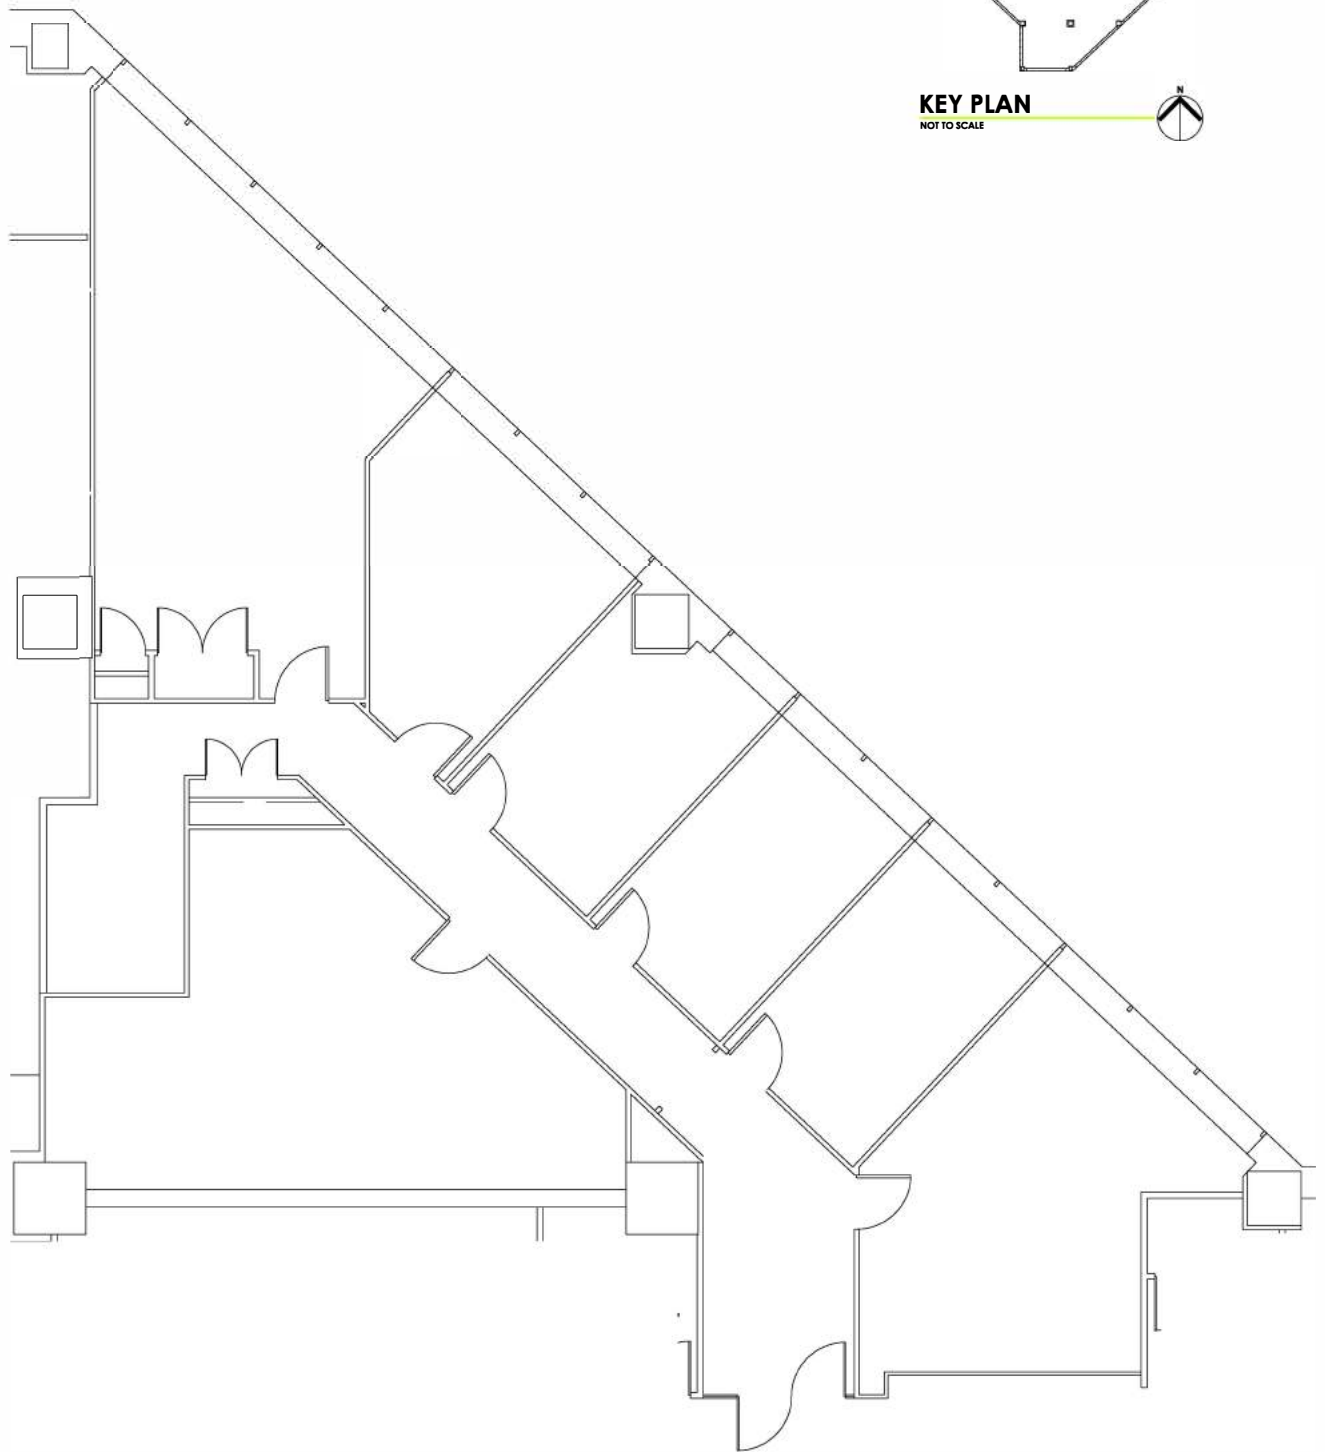

Zeller Realty Group®

KEY PLAN
NOT TO SCALE

schott design
www.schottdesign.com

SUITE 250

CAPITAL CENTER - NORTH TOWER
251 N. ILLINOIS ST., INDIANAPOLIS, INDIANA

SCALE: 3/32" = 1'-0"
PROJECT: 2018.816
PROJECT MGR: AS

Zeller Realty Group®

3RD FLOOR KEY PLAN
NOT TO SCALE

schott design
www.schottdesign.com

SUITE 300

CAPITAL CENTER - NORTH TOWER
251 N. ILLINOIS ST., INDIANAPOLIS, INDIANA

SCALE: NOT TO SCALE
PROJECT: 2018.816
PROJECT MGR: AS