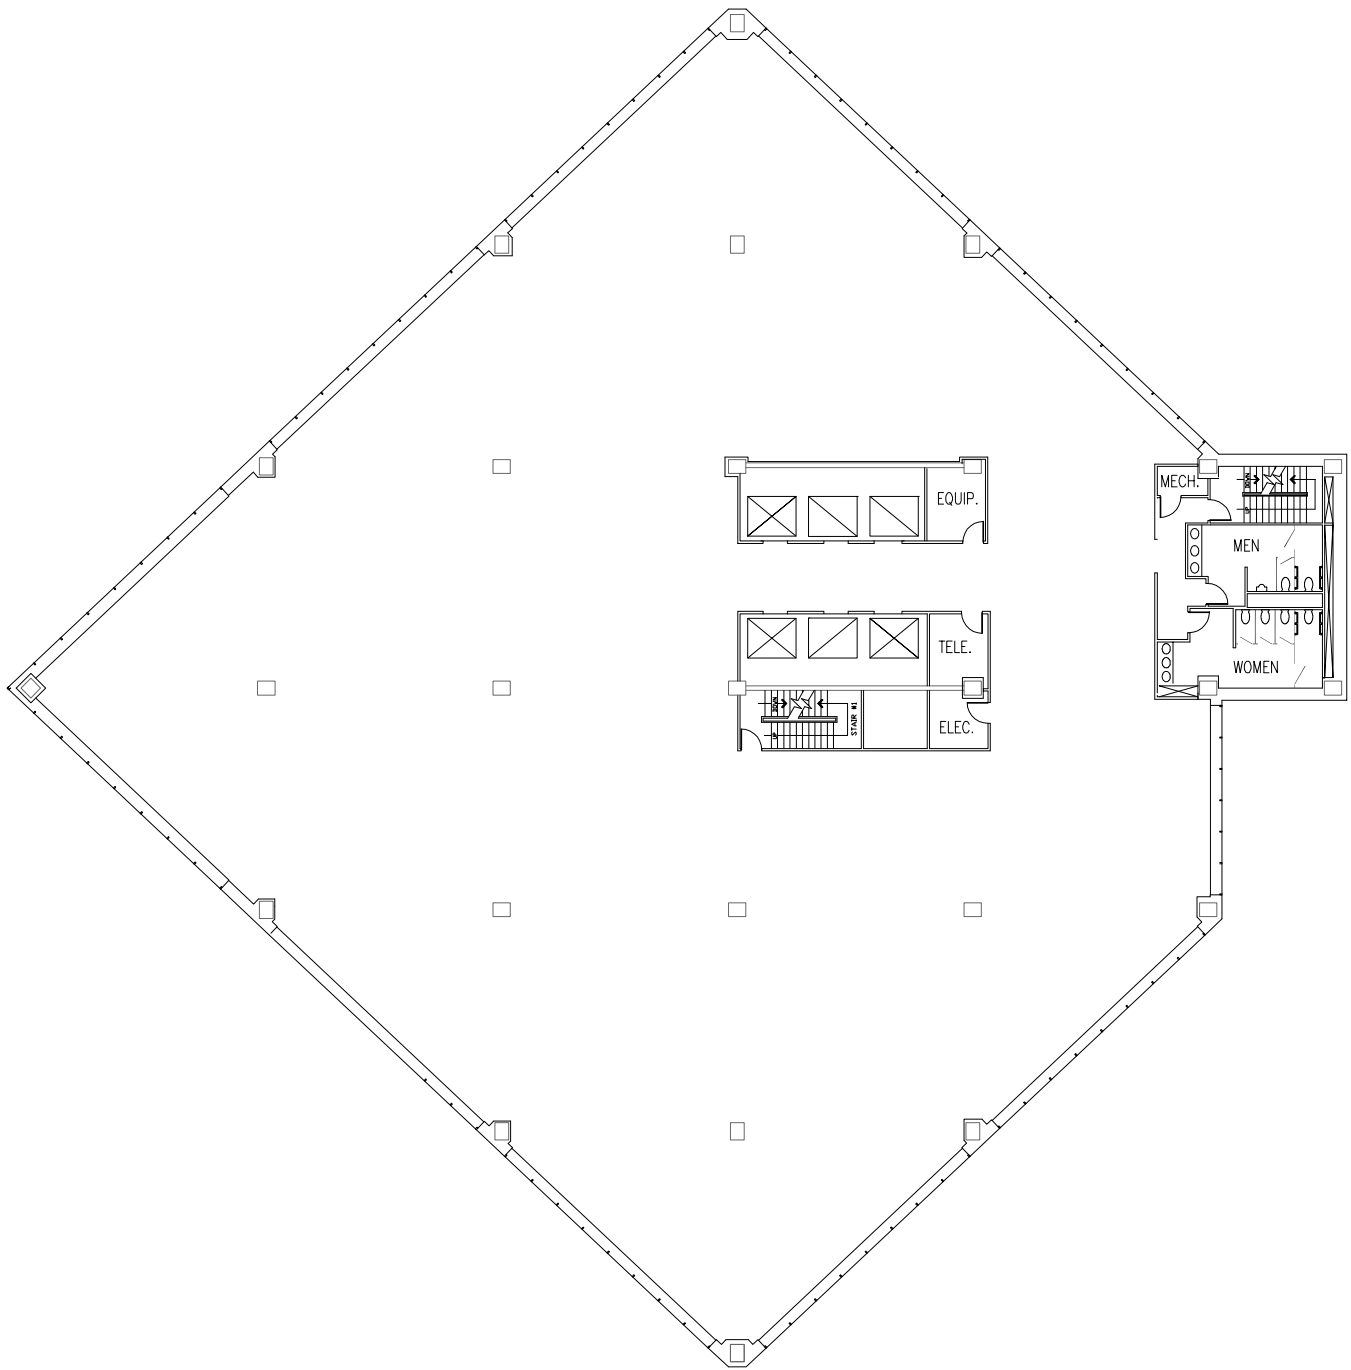

schott design
www.schottdesign.com

SUITE 1200

CAPITAL CENTER - NORTH TOWER
251 N. ILLINOIS ST., INDIANAPOLIS, INDIANA

SCALE: NOT TO SCALE
PROJECT: 2018.816
PROJECT MGR: AS

Zeller Realty Group®

schott design
www.schottdesign.com