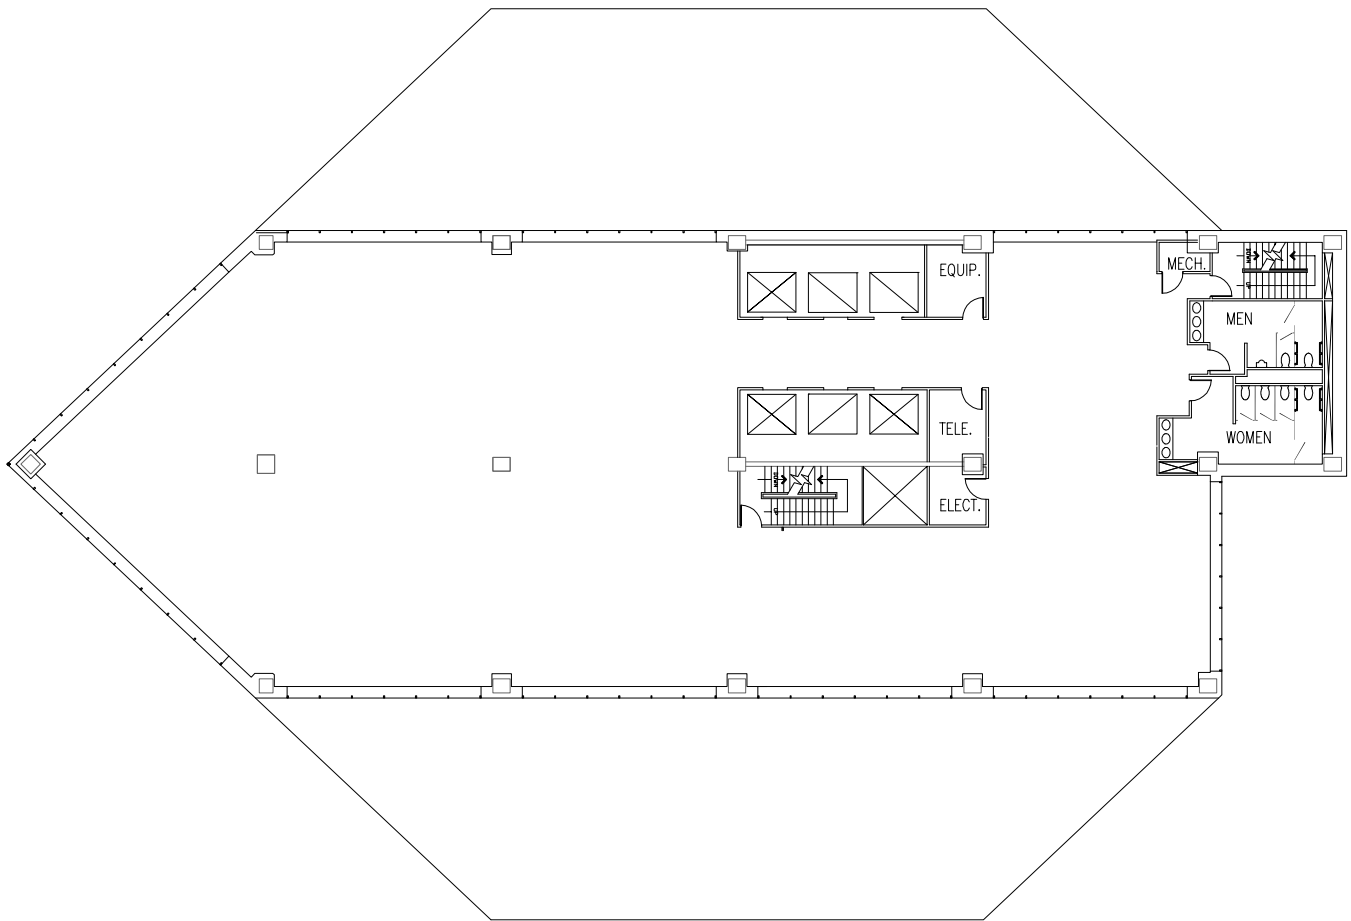

SUITE 1400

CAPITAL CENTER - NORTH TOWER
251 N. ILLINOIS ST., INDIANAPOLIS, INDIANA

SCALE: NOT TO SCALE
PROJECT: 2018.816
PROJECT MGR: AS

Zeller Realty Group®

schott design
www.schottdesign.com

SUITE 1700

CAPITAL CENTER - NORTH TOWER
251 N. ILLINOIS ST., INDIANAPOLIS, INDIANA