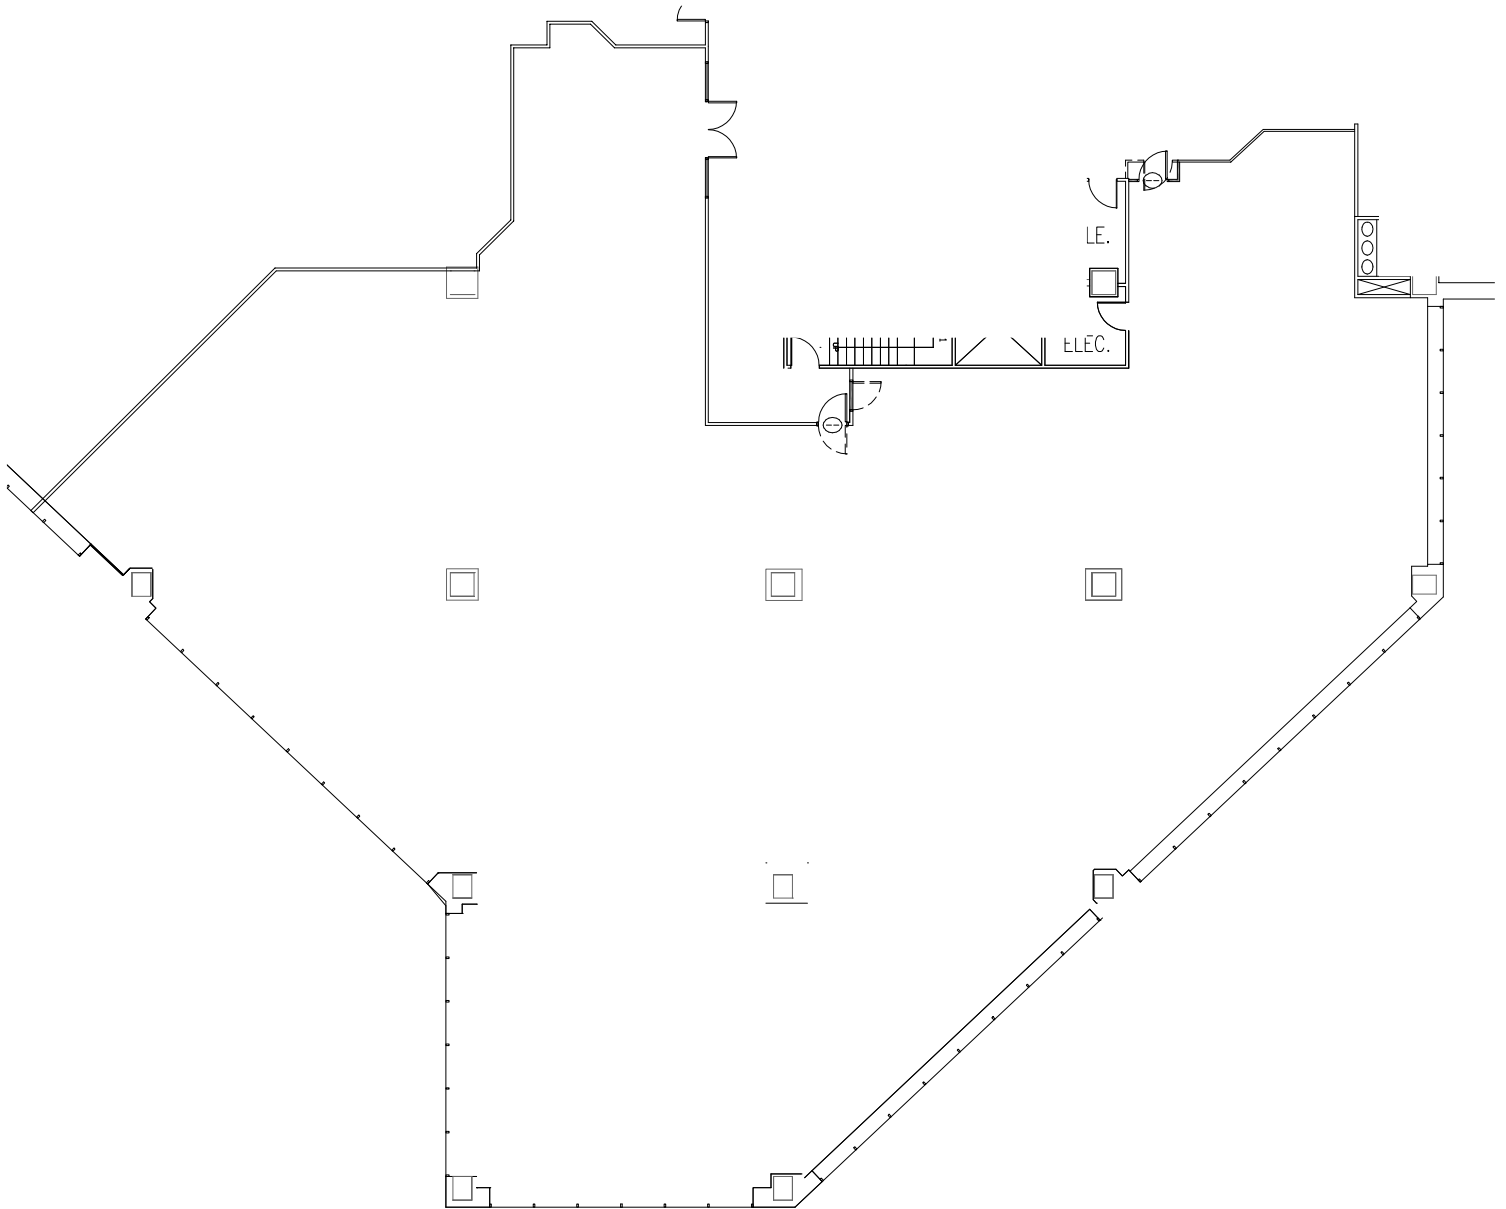

11TH FLOOR KEY PLAN
NOT TO SCALE

schott design
www.schottdesign.com

SCALE: NOT TO SCALE
PROJECT: 2018.816
PROJECT MGR: AS

SUITE 1100

CAPITAL CENTER - NORTH TOWER
251 N. ILLINOIS ST., INDIANAPOLIS, INDIANA