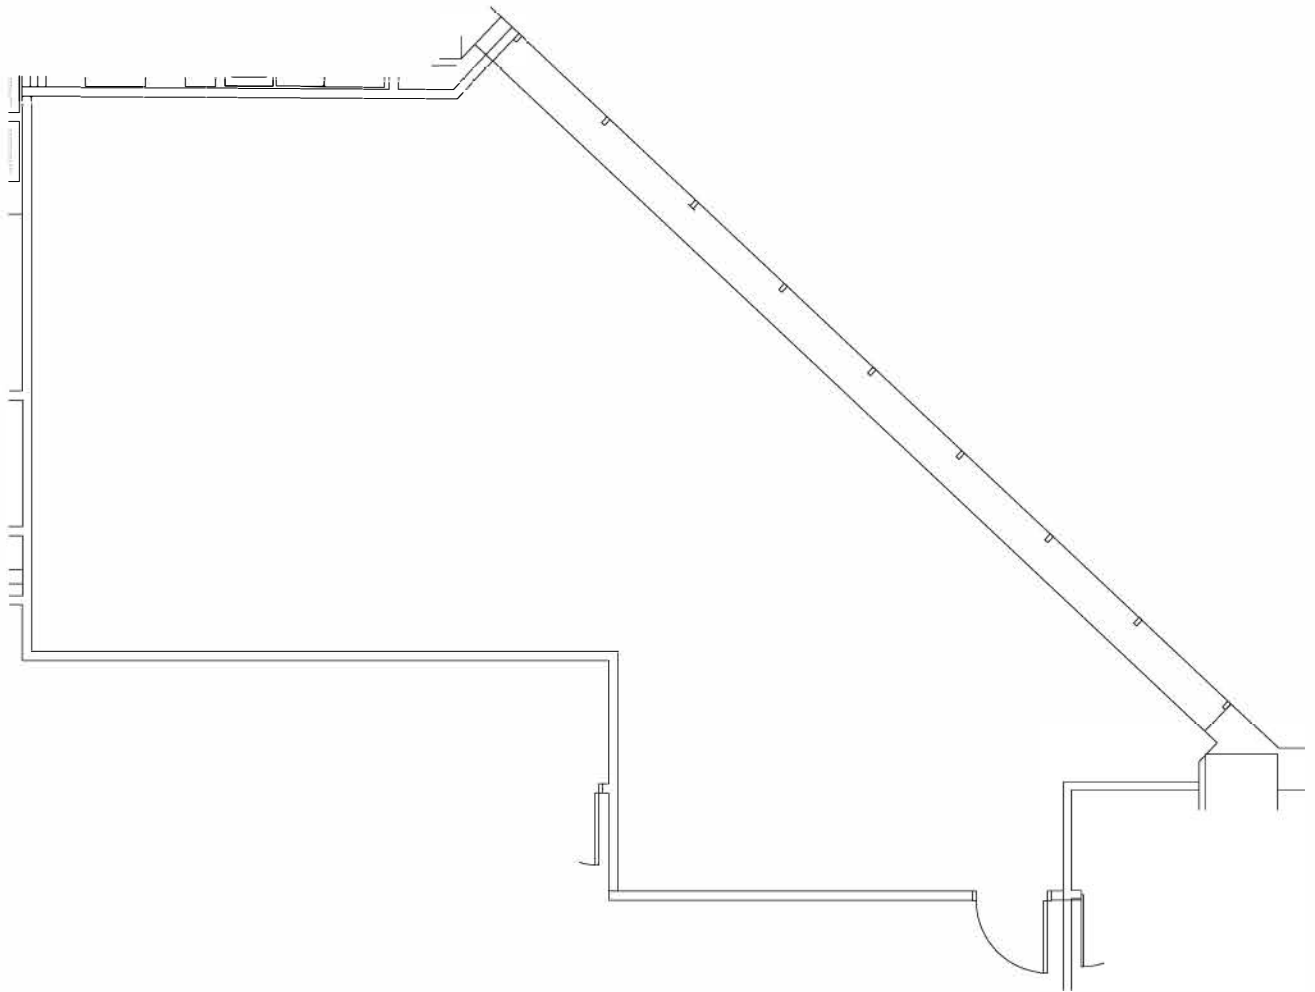

Zeller Realty Group®

KEY PLAN
NOT TO SCALE

schott design
www.schottdesign.com

SUITE 250

CAPITAL CENTER - NORTH TOWER
251 N. ILLINOIS ST., INDIANAPOLIS, INDIANA

SCALE: 3/32" = 1'-0"
PROJECT: 2018.816
PROJECT MGR: AS

Zeller Realty Group®

3RD FLOOR KEY PLAN
NOT TO SCALE

schott design
www.schottdesign.com

SUITE 300

CAPITAL CENTER - NORTH TOWER
251 N. ILLINOIS ST., INDIANAPOLIS, INDIANA

SCALE: NOT TO SCALE
PROJECT: 2018.816
PROJECT MGR: AS

Zeller Realty Group®

KEY PLAN
NOT TO SCALE

schott design
www.schottdesign.com

SUITE 425

CAPITAL CENTER - NORTH TOWER
251 N. ILLINOIS ST., INDIANAPOLIS, INDIANA

SCALE: 1/8" = 1'-0"
PROJECT: 2018.816
PROJECT MGR: AS