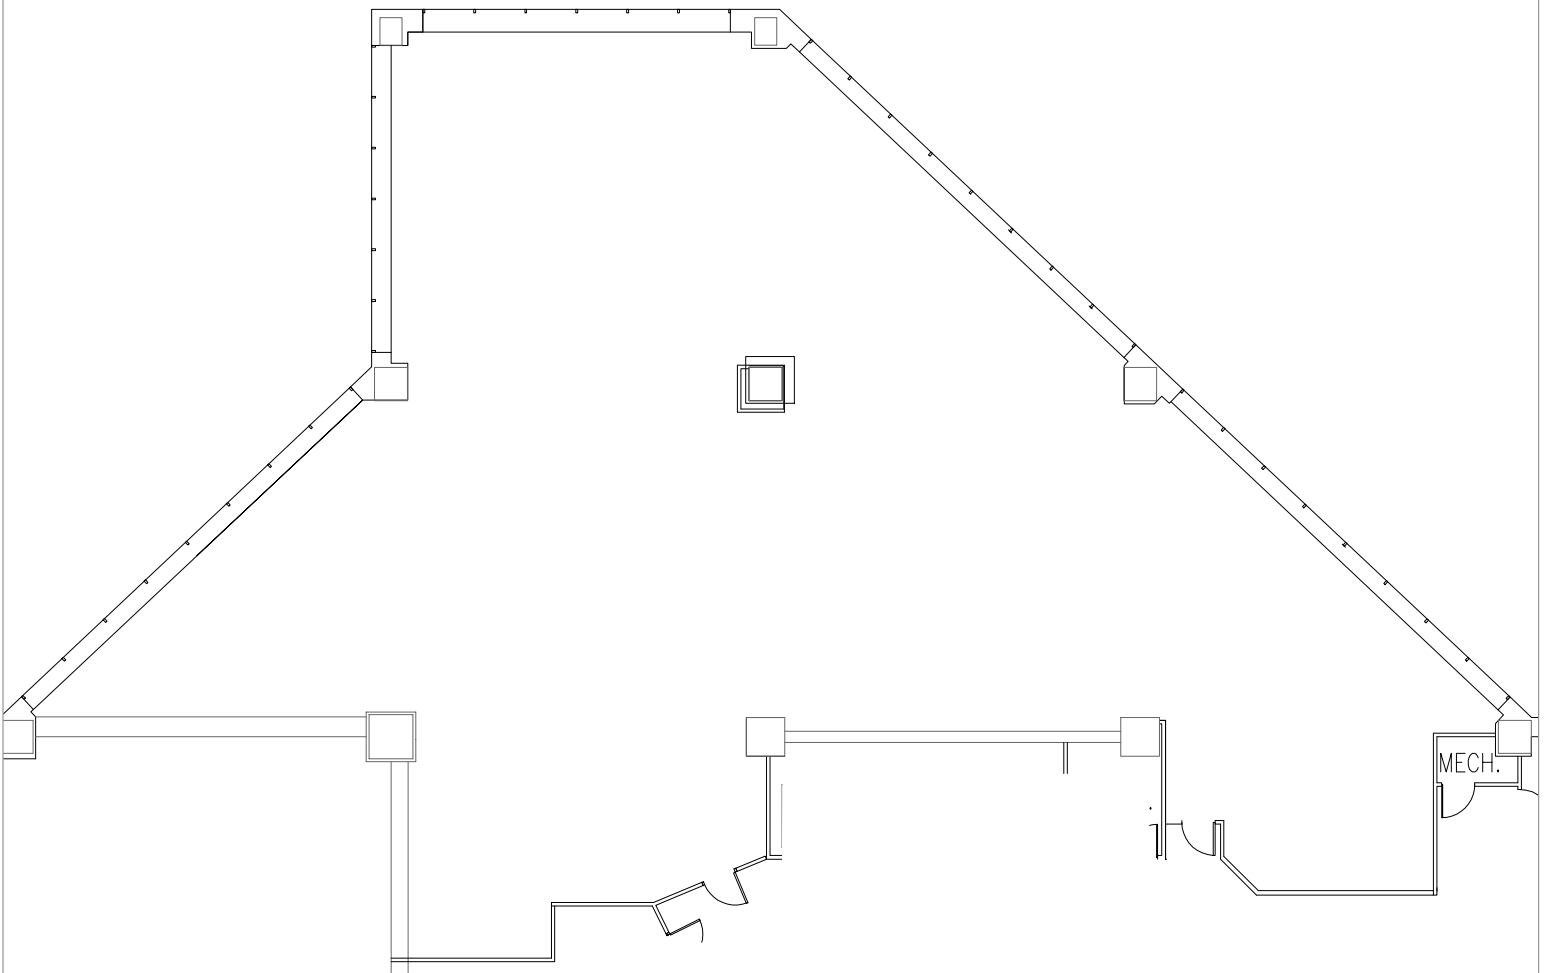

Zeller Realty Group®

KEY PLAN
NOT TO SCALE

schott design
www.schottdesign.com

SUITE 250

CAPITAL CENTER - NORTH TOWER
251 N. ILLINOIS ST., INDIANAPOLIS, INDIANA

SCALE: 3/32" = 1'-0"
PROJECT: 2018.816
PROJECT MGR: AS

Zeller Realty Group®

3RD FLOOR KEY PLAN
NOT TO SCALE

schott design
www.schottdesign.com

SUITE 300

CAPITAL CENTER - NORTH TOWER
251 N. ILLINOIS ST., INDIANAPOLIS, INDIANA

SCALE: NOT TO SCALE
PROJECT: 2018.816
PROJECT MGR: AS