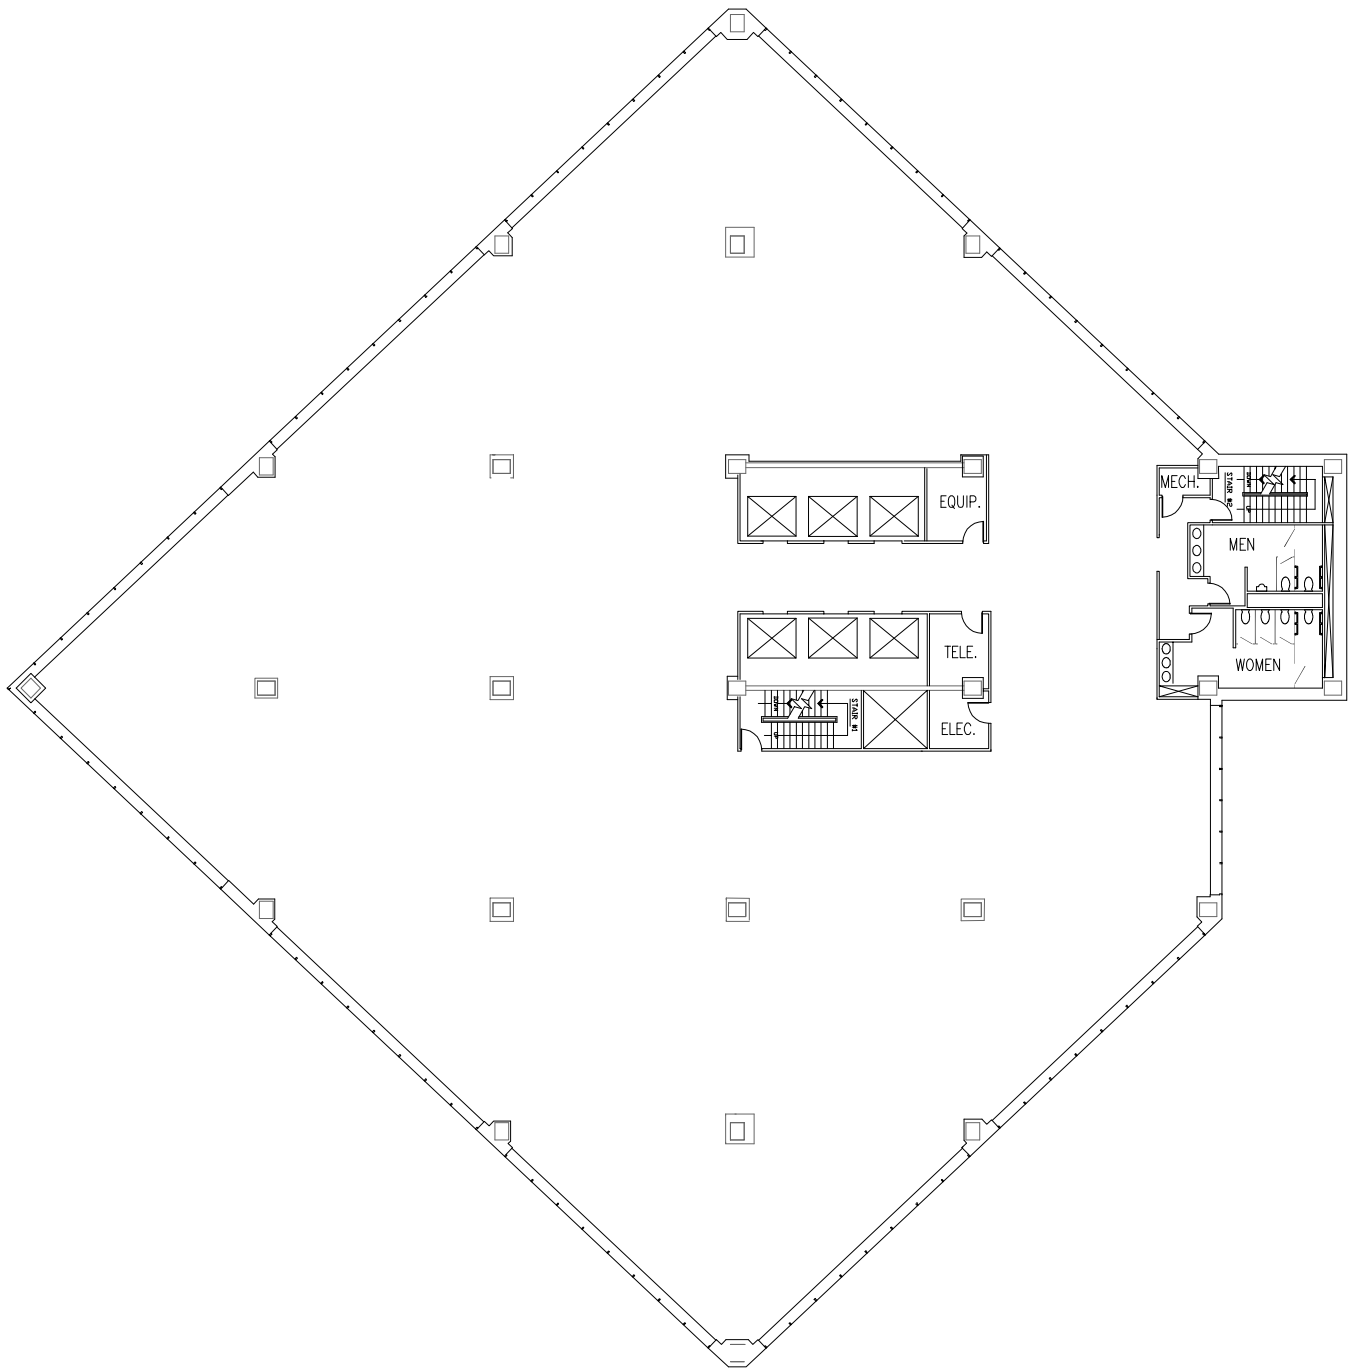

Zeller Realty Group®

schott design
www.schottdesign.com

SCALE: NOT TO SCALE
PROJECT: 2018.816
PROJECT MGR: AS

SUITE 1200 + 1400

CAPITAL CENTER - NORTH TOWER
251 N. ILLINOIS ST., INDIANAPOLIS, INDIANA

Zeller Realty Group®