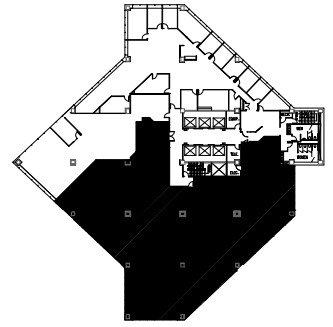

Zeller Realty Group®

KEY PLAN
NOT TO SCALE

schott design
www.schottdesign.com

SUITE 425

CAPITAL CENTER - NORTH TOWER
251 N. ILLINOIS ST., INDIANAPOLIS, INDIANA

SCALE: 1/8" = 1'-0"
PROJECT: 2018.816
PROJECT MGR: AS

Zeller Realty Group®

KEY PLAN
NOT TO SCALE

schott design
www.schottdesign.com

SUITE 525

CAPITAL CENTER - NORTH TOWER
251 N. ILLINOIS ST., INDIANAPOLIS, INDIANA

SCALE: NOT TO SCALE
PROJECT: 2018.816
PROJECT MGR: AS

Zeller Realty Group®

11TH FLOOR KEY PLAN
NOT TO SCALE

schott design
www.schottdesign.com

SCALE: NOT TO SCALE
PROJECT: 2018.816
PROJECT MGR: AS

SUITE 1100

CAPITAL CENTER - NORTH TOWER
251 N. ILLINOIS ST., INDIANAPOLIS, INDIANA