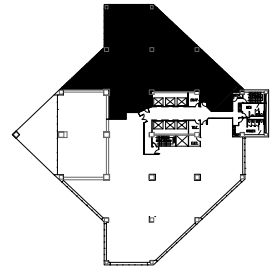

Zeller Realty Group®

KEY PLAN
NOT TO SCALE

schott design
www.schottdesign.com

SUITE 250

CAPITAL CENTER - NORTH TOWER
251 N. ILLINOIS ST., INDIANAPOLIS, INDIANA

SCALE: 3/32" = 1'-0"
PROJECT: 2018.816
PROJECT MGR: AS

Zeller Realty Group®

3RD FLOOR KEY PLAN
NOT TO SCALE

schott design
www.schottdesign.com

SUITE 300

CAPITAL CENTER - NORTH TOWER
251 N. ILLINOIS ST., INDIANAPOLIS, INDIANA

SCALE: NOT TO SCALE
PROJECT: 2018.816
PROJECT MGR: AS

Zeller Realty Group®

KEY PLAN
NOT TO SCALE

schott design
www.schottdesign.com

SUITE 425

CAPITAL CENTER - NORTH TOWER
251 N. ILLINOIS ST., INDIANAPOLIS, INDIANA

SCALE: 1/8" = 1'-0"
PROJECT: 2018.816
PROJECT MGR: AS